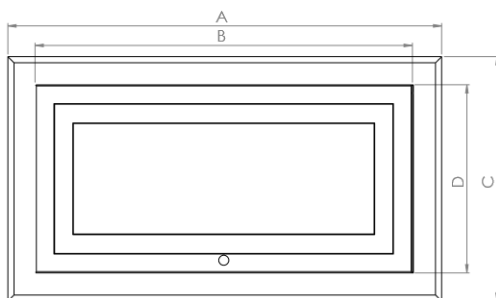

Vista frontal / Front view