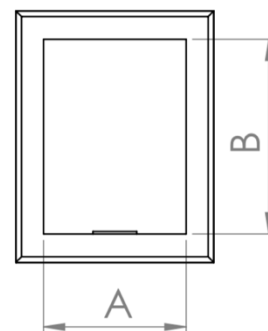

Vista frontal / Front view